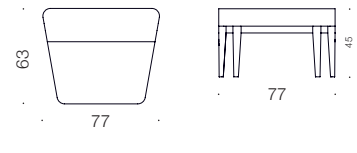

Legs : stained, painted
Uphostery : double color color on one module

VINO D

VINO bench G,H,J,K,L

design Mikko Halonen

VINO G

VINO H

VINO J

PRODUCT DETAILS