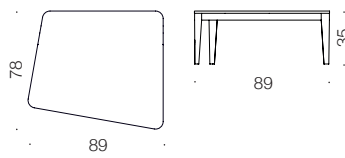

VINO sofa A,B,C,D

design Mikko Halonen

VINO A

VINO B

VINO C

PRODUCT DETAILS

Solid wood legs (oak / ash)
Wooden parts lacquered

Options

Legs : stained, painted
Uphostery : double color color on one module

VINO D

VINO bench G,H,J,K,L

design Mikko Halonen

VINO G

VINO H

VINO J

PRODUCT DETAILS

Solid wood frame & legs (oak / ash)
Wooden parts lacquered

Options

Legs : stained, painted
Uphostery : double color on one module

VINO K

VINO L

VINO table M,N,P,R,S

design Mikko Halonen

VINO M

VINO N

VINO P

PRODUCT DETAILS

Solid wood frame & legs (oak or ash)
Plywood tabletop with veneer surface
Wooden parts lacquered

Options

Legs & tabletop : stained, painted
Uphostery : double color on one module

VINO R

VINO S

ARKTIS