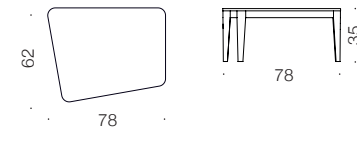

VINO sofa A,B,C,D

design Mikko Halonen

VINO A

VINO B

VINO C

PRODUCT DETAILS

Solid wood legs (oak / ash)
Wooden parts lacquered

Options

Legs : stained, painted
Uphostery : double color color on one module

VINO D

VINO bench G,H,J,K,L

design Mikko Halonen

VINO G

VINO H

VINO J

PRODUCT DETAILS

Solid wood frame & legs (oak / ash)
Wooden parts lacquered

Options

Legs : stained, painted
Uphostery : double color on one module

VINO K

VINO L

VINO table M,N,P,R,S

design Mikko Halonen

VINO M

VINO N

VINO P

PRODUCT DETAILS

Solid wood frame & legs (oak or ash)
Plywood tabletop with veneer surface
Wooden parts lacquered

Options

Legs & tabletop : stained, painted
Uphostery : double color on one module

VINO R

VINO S

ARKTIS