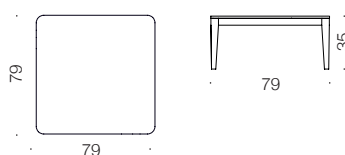

VINO sofa A,B,C,D

design Mikko Halonen

VINO A

VINO B

VINO C

PRODUCT DETAILS

Solid wood legs (oak / ash)
Wooden parts lacquered

Options

Legs : stained, painted
Uphostery : double color color on one module

VINO D

VINO bench G,H,J,K,L

design Mikko Halonen

VINO G

VINO H

VINO J

PRODUCT DETAILS

Solid wood frame & legs (oak / ash)
Wooden parts lacquered

Options

Legs : stained, painted
Uphostery : double color on one module

VINO K

VINO L

VINO table M,N,P,R,S

design Mikko Halonen

VINO M

VINO N

VINO P

PRODUCT DETAILS

Solid wood frame & legs (oak or ash)
Plywood tabletop with veneer surface
Wooden parts lacquered

Options

Legs & tabletop : stained, painted
Uphostery : double color on one module

VINO R

VINO S

ARKTIS