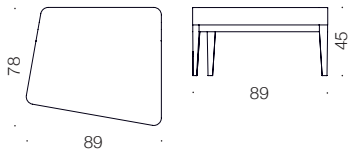

Legs : stained, painted
Uphostery : double color color on one module

VINO D

VINO bench G,H,J,K,L

design Mikko Halonen

VINO G

VINO H

VINO J

PRODUCT DETAILS