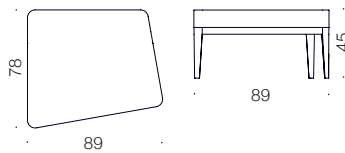

Legs : stained, painted
Uphostery : double color color on one module

VINO D

VINO bench G,H,J,K,L

design Mikko Halonen

VINO G

VINO H

VINO J

PRODUCT DETAILS