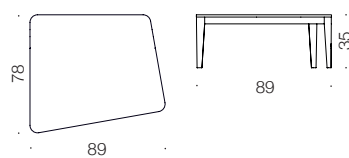

Solid wood frame & legs (oak / ash)
Wooden parts lacquered

Options

Legs : stained, painted
Uphostery : double color on one module

VINO K

VINO L

VINO table M,N,P,R,S

design Mikko Halonen

VINO M