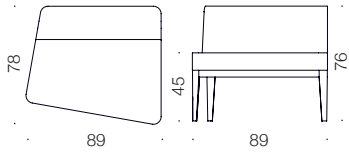

VINO sofa A,B,C,D

design Mikko Halonen

VINO A