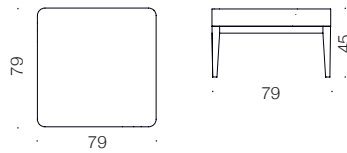

VINO sofa A,B,C,D

design Mikko Halonen

VINO A

VINO B

VINO C

PRODUCT DETAILS

Solid wood legs (oak / ash)
Wooden parts lacquered

Options

Legs : stained, painted
Uphostery : double color color on one module

VINO D

VINO bench G,H,J,K,L

design Mikko Halonen

VINO G

VINO H

VINO J

PRODUCT DETAILS

Solid wood frame & legs (oak / ash)
Wooden parts lacquered

Options

Legs : stained, painted
Uphostery : double color on one module

VINO K

VINO L

VINO table M,N,P,R,S

design Mikko Halonen

VINO M

VINO N

VINO P

PRODUCT DETAILS

Solid wood frame & legs (oak or ash)
Plywood tabletop with veneer surface
Wooden parts lacquered

Options

Legs & tabletop : stained, painted
Uphostery : double color on one module

VINO R

VINO S

ARKTIS