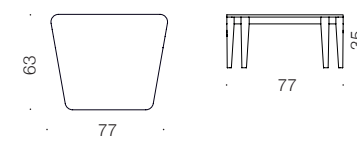

VINO sofa A,B,C,D

design Mikko Halonen

VINO A

VINO B

VINO C

PRODUCT DETAILS

Solid wood legs (oak / ash)
Wooden parts lacquered

Options

Legs : stained, painted
Uphostery : double color color on one module

VINO D

VINO bench G,H,J,K,L

design Mikko Halonen

VINO G

VINO H

VINO J

PRODUCT DETAILS

Solid wood frame & legs (oak / ash)
Wooden parts lacquered

Options

Legs : stained, painted
Uphostery : double color on one module

VINO K

VINO L

VINO table M,N,P,R,S

design Mikko Halonen

VINO M

VINO N

VINO P

PRODUCT DETAILS

Solid wood frame & legs (oak or ash)
Plywood tabletop with veneer surface
Wooden parts lacquered

Options

Legs & tabletop : stained, painted
Uphostery : double color on one module

VINO R

VINO S

ARKTIS