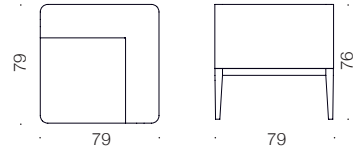

VINO sofa A,B,C,D

design Mikko Halonen

VINO A

VINO B

VINO C

PRODUCT DETAILS

Solid wood legs (oak / ash)
Wooden parts lacquered

Options

Legs : stained, painted
Uphostery : double color color on one module

VINO D

VINO bench G,H,J,K,L

design Mikko Halonen

VINO G

VINO H

VINO J

PRODUCT DETAILS

Solid wood frame & legs (oak / ash)
Wooden parts lacquered

Options

Legs : stained, painted
Uphostery : double color on one module

VINO K

VINO L

VINO table M,N,P,R,S

design Mikko Halonen

VINO M

VINO N

VINO P

PRODUCT DETAILS

Solid wood frame & legs (oak or ash)
Plywood tabletop with veneer surface
Wooden parts lacquered

Options

Legs & tabletop : stained, painted
Uphostery : double color on one module

VINO R

VINO S

ARKTIS