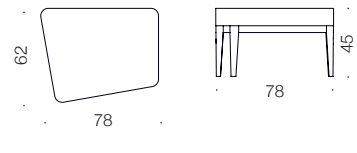

Solid wood frame & legs (oak / ash)
Wooden parts lacquered

Options

Legs : stained, painted
Uphostery : double color on one module

VINO K

VINO L

VINO table M,N,P,R,S

design Mikko Halonen

VINO M