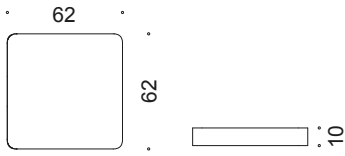

RIVI stool A, B

design Mikko Halonen

RIVI A

RIVI B

Options

Upholstery : color according to spatial design

RIVI sofa D, E corner K, L, M

design Mikko Halonen