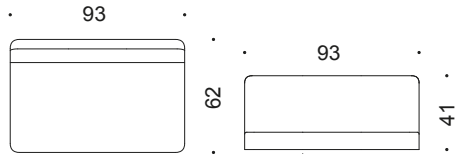

RIVI stool A, B

design Mikko Halonen

Options

Upholstery : color according to spatial design

RIVI sofa D, E corner K, L, M

design Mikko Halonen

RIVI E

Options

Upholstery : color according to spatial design

RIVI frame

design Mikko Halonen

RIVI table R, S, T

design Mikko Halonen

PRODUCT DETAILS

Solid wood frame & legs (oak / ash)
Plywood tabletop with veneer surface
Wooden parts lacquered / stained