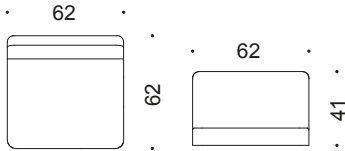

RIVI stool A, B

design Mikko Halonen

Options

Upholstery : color according to spatial design

RIVI sofa D, E corner K, L, M

design Mikko Halonen

RIVI D

Options

Upholstery : color according to spatial design

RIVI frame

design Mikko Halonen

RIVI table R, S, T

design Mikko Halonen

PRODUCT DETAILS

Solid wood frame & legs (oak / ash)
Plywood tabletop with veneer surface
Wooden parts lacquered / stained