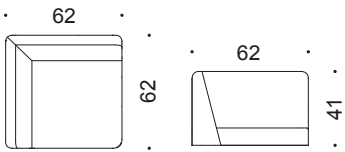

RIVI stool A, B

design Mikko Halonen

Options

Upholstery : color according to spatial design

RIVI sofa D, E corner K, L, M

design Mikko Halonen

RIVI K

Options

Upholstery : color according to spatial design

RIVI frame

design Mikko Halonen

RIVI table R, S, T

design Mikko Halonen

PRODUCT DETAILS

Solid wood frame & legs (oak / ash)
Plywood tabletop with veneer surface
Wooden parts lacquered / stained