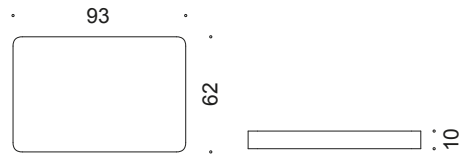

RIVI B

Options

Upholstery : color according to spatial design

RIVI sofa D, E corner K, L, M

design Mikko Halonen