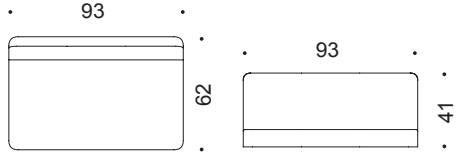

The seat height of Rivi is 45cm and overall height is 78cm.

ARKTIS

ARKTIS furniture Oy
Finland
Tel: +358 400 740 212
sales@arktis.fi
www.arktis.fi

RIVI collection

design Mikko Halonen

Rivi measures applicable to all models.

RIVI stool A, B

RIVI A

RIVI B

Options

Upholstery: color according to spatial design

RIVI sofa D, E, corner K, L, M

RIVI D

RIVI E