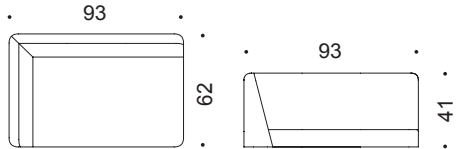

RIVI collection

design Mikko Halonen

Rivi measures applicable to all models.

RIVI stool A, B

Options

Upholstery: color according to spatial design

RIVI sofa D, E, corner K, L, M

RIVI L

Options

Upholstery: color according to spatial design

RIVI table R, S, T

PRODUCT DETAILS

Solid wood frame & legs (oak / ash)
Plywood tabletop with veneer surface
Table height 38 cm
Wooden parts: lacquered / stained

ARKTIS

ARKTIS furniture Oy
Finland
Tel: +358 400 740 212
sales@arktis.fi
www.arktis.fi