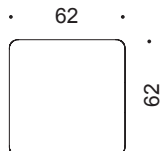

The seat height of Rivi is 45cm and overall height is 78cm.

ARKTIS

ARKTIS furniture Oy
Finland
Tel: +358 400 740 212
sales@arktis.fi
www.arktis.fi

RIVI collection

design Mikko Halonen

Rivi measures applicable to all models.

RIVI K

RIVI L

RIVI M

Options

Upholstery: color according to spatial design

RIVI table R, S, T

RIVI R

RIVI S