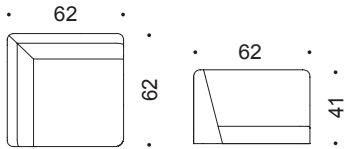

RIVI collection

design Mikko Halonen

Rivi measures applicable to all models.

RIVI stool A, B

Options

Upholstery: color according to spatial design

RIVI sofa D, E, corner K, L, M

RIVI K

Options

Upholstery: color according to spatial design

RIVI table R, S, T

PRODUCT DETAILS

Solid wood frame & legs (oak / ash)
Plywood tabletop with veneer surface
Table height 38 cm
Wooden parts: lacquered / stained

ARKTIS

ARKTIS furniture Oy
Finland
Tel: +358 400 740 212
sales@arktis.fi
www.arktis.fi