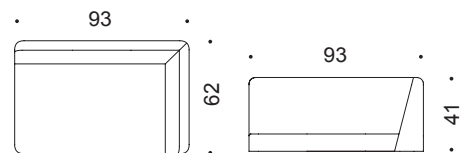

RIVI M

Options

Upholstery: color according to spatial design