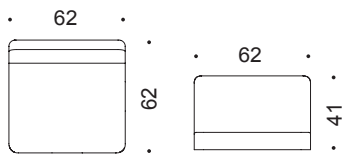

The seat height of Rivi is 45cm and overall height is 78cm.

ARKTIS

ARKTIS furniture Oy
Finland
Tel: +358 400 740 212
sales@arktis.fi
www.arktis.fi

RIVI collection

design Mikko Halonen

Rivi measures applicable to all models.

RIVI stool A, B

RIVI A

RIVI B

Options

Upholstery: color according to spatial design

RIVI sofa D, E, corner K, L, M

RIVI D

RIVI E