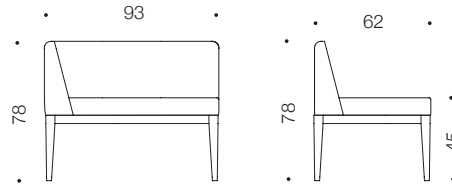

The seat height of Rivi is 45cm and overall height is 78cm.

ARKTIS

ARKTIS furniture Oy
Finland
Tel: +358 400 740 212
sales@arktis.fi
www.arktis.fi

RIVI collection

design Mikko Halonen

Rivi measures applicable to all models.