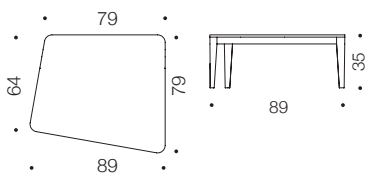

VINO

design Mikko Halonen

VINO sofa A,B,C,D

VINO A

VINO B

VINO C

PRODUCT DETAILS

Legs solid wood lacquered (oak/ash)
Upholstery: double color on one module

Options

Legs: stained, painted
Vino sofa and bench modules can be connected to each other

VINO D

VINO bench G,H,J,K

VINO G

VINO H

VINO J

PRODUCT DETAILS

Legs solid wood lacquered (oak/ash)
Upholstery: double color on one module

Options

Legs: stained, painted

VINO K

VINO table M,N,P,R

VINO M

VINO N

VINO P

PRODUCT DETAILS

Solid wood frame & legs (oak or ash)
Plywood tabletop with veneer surface
Wooden parts lacquered

Options

Legs: stained, painted

VINO R

ARKTIS

ARKTIS furniture Oy
Finland
Tel: +358 400 740 212
sales@arktis.fi
www.arktis.fi