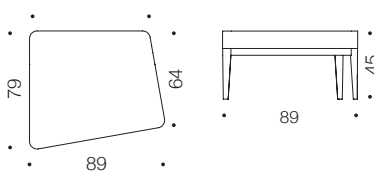

VINO

design Mikko Halonen

VINO sofa A,B,C,D

VINO A

VINO B

VINO C

PRODUCT DETAILS

Legs solid wood lacquered (oak/ash)
Upholstery: double color on one module

Options

Legs: stained, painted
Vino sofa and bench modules can be connected to each other

VINO D

VINO bench G,H,J,K

VINO G

VINO H

VINO J

PRODUCT DETAILS

Legs solid wood lacquered (oak/ash)
Upholstery: double color on one module

Options

Legs: stained, painted

VINO K

VINO table M,N,P,R

VINO M

VINO N

VINO P

PRODUCT DETAILS

Solid wood frame & legs (oak or ash)
Plywood tabletop with veneer surface
Wooden parts lacquered

Options

Legs: stained, painted

VINO R

ARKTIS

ARKTIS furniture Oy
Finland
Tel: +358 400 740 212
sales@arktis.fi
www.arktis.fi