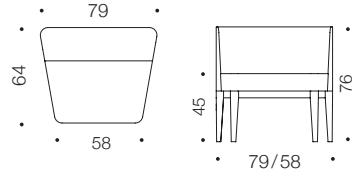

VINO C

PRODUCT DETAILS

Legs solid wood lacquered (oak/ash)
Upholstery: double color on one module

Options

Legs: stained, painted
Vino sofa and bench modules can be connected to each other