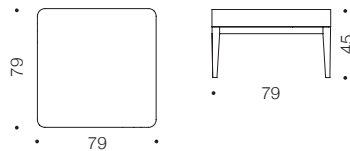

VINO

design Mikko Halonen

VINO sofa A,B,C,D

VINO A

VINO B

VINO C

PRODUCT DETAILS

Legs solid wood lacquered (oak/ash)
Upholstery: double color on one module

Options

Legs: stained, painted
Vino sofa and bench modules can be connected to each other

VINO D

VINO bench G,H,J,K

VINO G

VINO H

VINO J

PRODUCT DETAILS

Legs solid wood lacquered (oak/ash)
Upholstery: double color on one module

Options

Legs: stained, painted

VINO K

VINO table M,N,P,R

VINO M

VINO N

VINO P

PRODUCT DETAILS

Solid wood frame & legs (oak or ash)
Plywood tabletop with veneer surface
Wooden parts lacquered

Options

Legs: stained, painted

VINO R

ARKTIS

ARKTIS furniture Oy
Finland
Tel: +358 400 740 212
sales@arktis.fi
www.arktis.fi