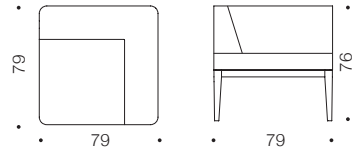

VINO

design Mikko Halonen

VINO sofa A,B,C,D

VINO A

VINO B

VINO C

PRODUCT DETAILS

Legs solid wood lacquered (oak/ash)
Upholstery: double color on one module

Options

Legs: stained, painted
Vino sofa and bench modules can be connected to each other

VINO D

VINO bench G,H,J,K

VINO G

VINO H

VINO J

PRODUCT DETAILS

Legs solid wood lacquered (oak/ash)
Upholstery: double color on one module

Options

Legs: stained, painted

VINO K

VINO table M,N,P,R

VINO M

VINO N

VINO P

PRODUCT DETAILS

Solid wood frame & legs (oak or ash)
Plywood tabletop with veneer surface
Wooden parts lacquered

Options

Legs: stained, painted

VINO R

ARKTIS

ARKTIS furniture Oy
Finland
Tel: +358 400 740 212
sales@arktis.fi
www.arktis.fi