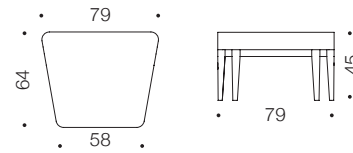

VINO J

PRODUCT DETAILS

Legs solid wood lacquered (oak/ash)
Upholstery: double color on one module

Options

Legs: stained, painted