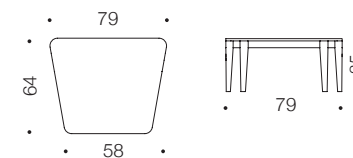

VINO table M,N,P,R

VINO M

VINO N

VINO P

PRODUCT DETAILS

Solid wood frame & legs (oak or ash)
Plywood tabletop with veneer surface
Wooden parts lacquered

Options

Legs: stained, painted