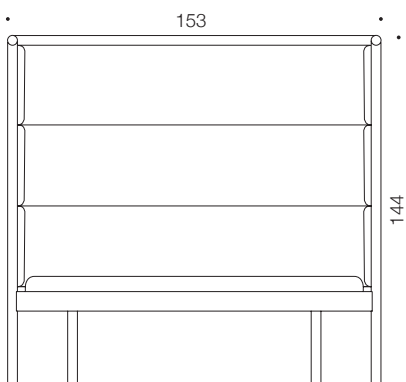

SO21 sofa

SO23 high sofa