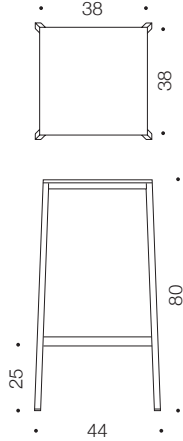

TEMPO t33j stool

design Timo Saarnio, 2012 & 2016

Dignified Tempo t33 seating series is suited for locations which are looking for classic and timeless atmosphere. The appearance of the Tempo stool is delicate and pairs well with the Tempo t33 chair. The legs and the horizontal frames on the bar stool are square 20x20 mm steel pipe. The seat is form pressed plywood. The stool is available with seat upholstery. Glides for the legs come as standard. Three heights available.

t33j/45

t33j/65

t33j/80

t33j/80

t33j/45

PRODUCT DETAILS

Metal parts painted

Plywood seat