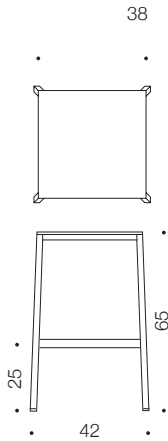

TEMPO t33j stool

design Timo Saarnio, 2012 & 2016

Dignified Tempo t33 seating series is suited for locations which are looking for classic and timeless atmosphere. The appearance of the Tempo stool is delicate and pairs well with the Tempo t33 chair. The legs and the horizontal frames on the bar stool are square 20x20 mm steel pipe. The seat is form pressed plywood. The stool is available with seat upholstery. Glides for the legs come as standard. Three heights available.

t33j/45

t33j/65

t33j/80

t33j/80

t33j/45

PRODUCT DETAILS

Metal parts painted

Plywood seat