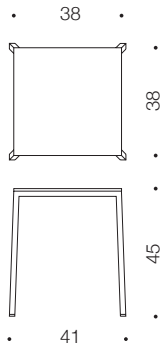

TEMPO t33j stool

design Timo Saarnio, 2012 & 2016

Dignified Tempo t33 seating series is suited for locations which are looking for classic and timeless atmosphere. The appearance of the Tempo stool is delicate and pairs well with the Tempo t33 chair. The legs and the horizontal frames on the bar stool are square 20x20 mm steel pipe. The seat is form pressed plywood. The stool is available with seat upholstery. Glides for the legs come as standard. Three heights available.

t33j/45

t33j/65

t33j/80

t33j/80

t33j/45

PRODUCT DETAILS

Metal parts painted

Plywood seat