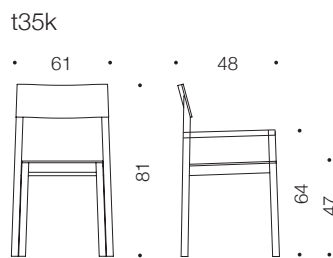

TEMPO t35 wooden chair

design Timo Saarnio

Tempo t35 is a universal wooden chair. A solid wooden frame is hidden under the thin form-pressed seat and back, which gives the chair an extremely simplified look. Despite the straight form, the Tempo chair is highly comfortable. Comfort and ease of use can be increased with an upholstered seat or by choosing a chair with armrests.

PRODUCT DETAILS

- Solid wood legs and frames
- Plywood seat & backrest
- Lacquered or stained
- Upholstery adds +20mm to seat height
- Stackable max. 4pcs on floor / t35 and t35k
- Stackable max. 10 pcs on trolley, upholstered and without / t35 and t35k