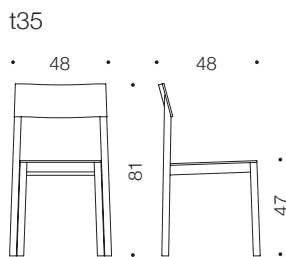

TEMPO t35 wooden chair

design Timo Saarnio

Tempo t35 is a universal wooden chair. A solid wooden frame is hidden under the thin form-pressed seat and back, which gives the chair an extremely simplified look. Despite the straight form, the Tempo chair is highly comfortable. Comfort and ease of use can be increased with an upholstered seat or by choosing a chair with armrests.

PRODUCT DETAILS

- Solid wood legs and frames
- Plywood seat & backrest
- Lacquered or stained
- Upholstery adds +20mm to seat height
- Stackable max. 4pcs on floor / t35 and t35k
- Stackable max. 10 pcs on trolley, upholstered and without / t35 and t35k