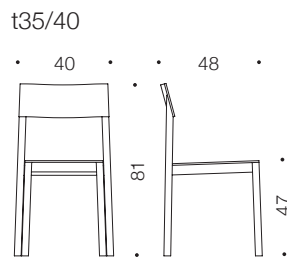

TEMPO t35 wooden chair

design Timo Saarnio

Tempo t35 is a universal wooden chair. A solid wooden frame is hidden under the thin form-pressed seat and back, which gives the chair an extremely simplified look. Despite the straight form, the Tempo chair is highly comfortable. Comfort and ease of use can be increased with an upholstered seat or by choosing a chair with armrests.

PRODUCT DETAILS

- Solid wood legs and frames
- Plywood seat & backrest
- Lacquered or stained
- Upholstery adds +20mm to seat height
- Stackable max. 4pcs on floor / t35 and t35k
- Stackable max. 10 pcs on trolley, upholstered and without / t35 and t35k