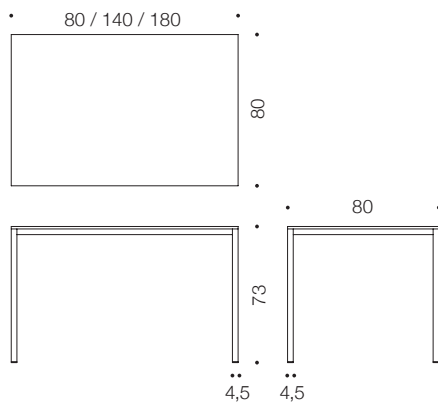

TEMPO t43 wooden table

design Timo Saarnio

The legs of the Tempo t43 table are 45x45mm solid wood and the tabletop is plywood or veneer with natural edges. The light and airy tabletop rests on a steady base.

Code	Size	Height
t43/80x80	80 x 80 cm	73 cm
t43/140x80	140 x 80 cm	73 cm
t43/180x80	180 x 80 cm	73 cm

		Surface treatment	
		Lacquered	Stained
Veneer or plywood surface	Oak	<input type="radio"/>	<input type="radio"/>
	Ash	<input type="radio"/>	<input type="radio"/>