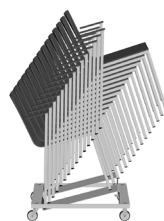

# TEMPO Chair trolleys

Tempo chair trolleys are suitable for Tempo chairs.  
The castors allow the trolleys to move easily.

Metal colors:  
RAL9005 black  
RAL9006 silver  
RAL9003 white

**t31**  
With or without armrests  
Seat upholstered 12 pcs  
Without upholstery 15 pcs  
Size: 62 x 102 x 142 cm  
Weight: 20 + 85 kg

**t31k**  
Seat upholstered 12 pcs  
Without upholstery 15 pcs  
Size: 62 x 112 x 146 cm  
Weight: 20 + 100 kg

**t32**  
Seat upholstered 15 pcs  
Without upholstery 20 pcs  
Size: 62 x 92 x 142 cm  
Weight: 20 + 110 kg

**t33 / 15 pcs**  
Seat upholstered 12 pcs  
Without upholstery 15 pcs  
Size: 62 x 98 x 142 cm  
Weight: 20 + 90 kg

**t35 and t35k**  
Seat upholstered 10 pcs  
Without upholstery 20 pcs  
Size: 62 x 96 x 158 cm  
Weight: 20 + 60 kg