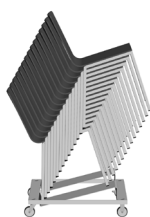

# TEMPO Chair trolleys

Tempo chair trolleys are suitable for Tempo chairs.  
The castors allow the trolleys to move easily.

Metal colors:  
RAL9005 black  
RAL9006 silver  
RAL9003 white

**t31**  
With or without armrests  
Seat upholstered 12 pcs  
Without upholstery 15 pcs  
Size: 62 x 102 x 142 cm  
Weight: 20 + 85 kg

**t31k**  
Seat upholstered 12 pcs  
Without upholstery 15 pcs  
Size: 62 x 112 x 146 cm  
Weight: 20 + 100 kg

**t32**  
Seat upholstered 15 pcs  
Without upholstery 20 pcs  
Size: 62 x 92 x 142 cm  
Weight: 20 + 110 kg

**t33 / 15 pcs**  
Seat upholstered 12 pcs  
Without upholstery 15 pcs  
Size: 62 x 98 x 142 cm  
Weight: 20 + 90 kg

**t35 and t35k**  
Seat upholstered 10 pcs  
Without upholstery 20 pcs  
Size: 62 x 96 x 158 cm  
Weight: 20 + 60 kg