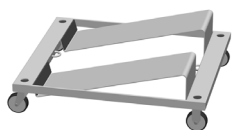

# TEMPO Chair trolleys

Tempo chair trolleys are suitable for Tempo chairs.  
The castors allow the trolleys to move easily.

Metal colors:  
RAL9005 black  
RAL9006 silver  
RAL9003 white

**t31**  
With or without armrests  
Seat upholstered 12 pcs  
Without upholstery 15 pcs  
Size: 62 x 102 x 142 cm  
Weight: 20 + 85 kg

**t31k**  
Seat upholstered 12 pcs  
Without upholstery 15 pcs  
Size: 62 x 112 x 146 cm  
Weight: 20 + 100 kg

**t32**  
Seat upholstered 15 pcs  
Without upholstery 20 pcs  
Size: 62 x 92 x 142 cm  
Weight: 20 + 110 kg

**t33 / 15 pcs**  
Seat upholstered 12 pcs  
Without upholstery 15 pcs  
Size: 62 x 98 x 142 cm  
Weight: 20 + 90 kg

**t35 and t35k**  
Seat upholstered 10 pcs  
Without upholstery 20 pcs  
Size: 62 x 96 x 158 cm  
Weight: 20 + 60 kg