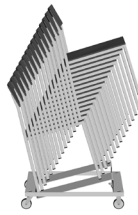

# TEMPO Chair trolleys

Tempo chair trolleys are suitable for Tempo chairs.  
The castors allow the trolleys to move easily.

Metal colors:  
RAL9005 black  
RAL9006 silver  
RAL9003 white

**t31**  
With or without armrests  
Seat upholstered 12 pcs  
Without upholstery 15 pcs  
Size: 62 x 102 x 142 cm  
Weight: 20 + 85 kg

**t31k**  
Seat upholstered 12 pcs  
Without upholstery 15 pcs  
Size: 62 x 112 x 146 cm  
Weight: 20 + 100 kg

**t32**  
Seat upholstered 15 pcs  
Without upholstery 20 pcs  
Size: 62 x 92 x 142 cm  
Weight: 20 + 110 kg