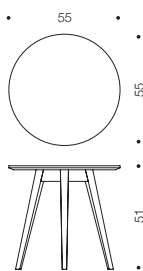

KOMBU coffee table

design Mikko Halonen

The Kombu coffee table is a beautiful centrepiece in any conversation zone. The table frame is made of oak as standard, and the table top is made of oak veneer plywood with a distinguishable veneer edge.

Kombu coffee table k60/D55

MATERIALS AND FINISHING

Solid wood legs (oak / ash)
Plywood tabletop
Wooden parts lacquered

Options

Legs & tabletop: stained, painted