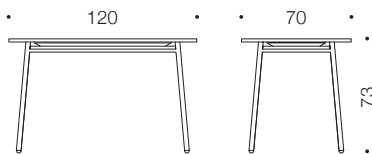

KORE table

design Mikko Halonen

Kore collection is designed for canteens and cafes. It is also a good choice for modern learning environments. The ease of maintenance has especially been considered. Kore chair can be hung under the tabletop, between the tabletop and frame, to make the clean-up of the tabletop and floor smooth. And no additional hanging equipment is needed.

Project product, ask our sales for minimum order quantity.

ARKTIS

ko70

PRODUCT DETAILS

Powder painted metal frame
Tabletop veneered plywood (birch / oak / laminate)
Wooden parts lacquered

Options

Metal frame: special color paint
Tabletop: stained, painted, laminate

See the collection: www.arktis.fi/products/collections/kore

February 2025

ARKTIS Furniture Oy
Finland
sales@arktis.fi
www.arktis.fi