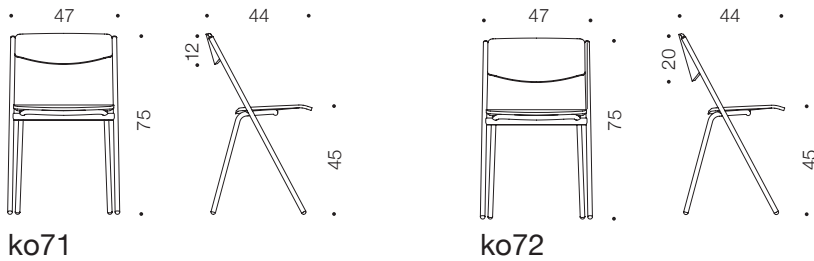

KORE collection

design Mikko Halonen

ARKTIS

ARKTIS Furniture Oy
Finland
sales@arktis.fi
www.arktis.fi

See the collection: www.arktis.fi/products/collections/kore

KORE metal chair

design Mikko Halonen

Kore collection is designed for canteens and cafes. It is also a good choice for modern learning environments. Thanks to its compact size, it is possible to have maximum seating without compromising seat comfort.

The Kore chair and table with steel frame complete the Kore collection. The ease of maintenance has especially been considered. Kore chair can be hung under the Kore table (ko70), between the tabletop and frame, making the floor and tabletop cleaning easy. No additional hanging equipment is needed.

Kore ko71 is suitable for general use, such as adult education spaces, whereas ko72, with a larger backrest, is recommended for primary schools.

ko72

ko71

ko72

ko71

PRODUCT DETAILS

Project product, ask our sales for minimum order quantity
Powder painted metal frame
Plywood seat & backrest (birch / oak / laminate)
Wooden parts lacquered
Stackable: ko71 stacks 5 pcs, ko72 stacks 3 pcs