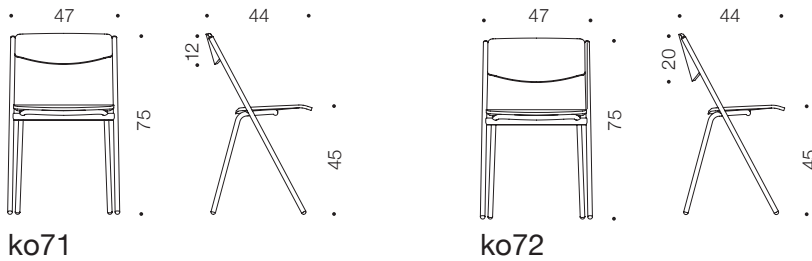

KORE metal chair

design Mikko Halonen

Kore collection is designed for canteens and cafes. It is also a good choice for modern learning environments. Thanks to its compact size, it is possible to have maximum seating without compromising seat comfort.

The Kore chair and table with steel frame complete the Kore collection. The ease of maintenance has especially been considered. Kore chair can be hung under the Kore table (ko70), between the tabletop and frame, making the floor and tabletop cleaning easy. No additional hanging equipment is needed.

Kore ko71 is suitable for general use, such as adult education spaces, whereas ko72, with a larger backrest, is recommended for primary schools.

ko71

ko72

PRODUCT DETAILS

Project product, ask our sales for minimum order quantity
Powder painted metal frame
Plywood seat & backrest (birch / oak / laminate)
Wooden parts lacquered
Stackable: ko71 stacks 5 pcs, ko72 stacks 3 pcs

Options

Two options for backrest: ko71 (smaller) and ko72 (larger)
Seat & back: stained
Upholstery: seat
Metal frame: special color paint

See the collection: www.arktis.fi/products/collections/kore

ARKTIS

ARKTIS Furniture Oy
Finland
sales@arktis.fi
www.arktis.fi

February 2025