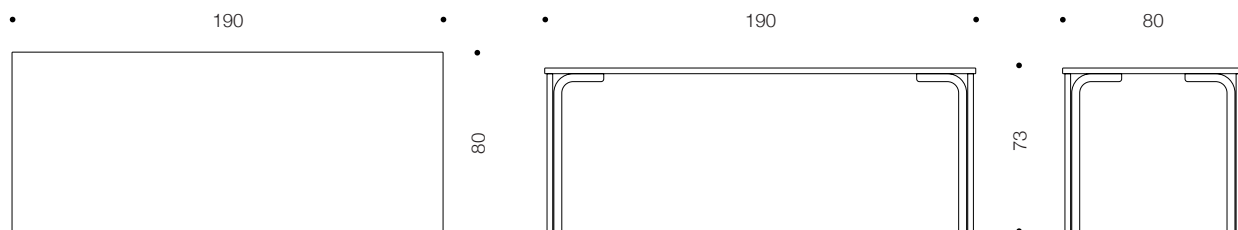

The standard heights are 73 cm for dining, meeting and working and the 54cm pairs well to lounges and sofas.

The table top can be birch veneer, a white laminate or classic linoleum with complementing edge veneers. Other wood options on request.

ARKTIS

P3H/54 white laminate top + birch veneer edge

P2H laminate top + birch veneer edge

ARKTIS Furniture Oy
Finland
sales@arktis.fi
www.arktis.fi

See the collection: www.arktis.fi/products/coll

KARI P Tables

Design Kari Asikainen

ARKTIS

KARI P2H Table

PRODUCT DETAILS

Legs: form pressed birch

Top and edge combinations:

1. Birch veneer top (height 26 cm) + birch veneer edge
2. White laminate top (height 26,4 cm) + birch ABS edge
3. Linoleum top (height 24 cm) + birch veneer or birch ABS edge