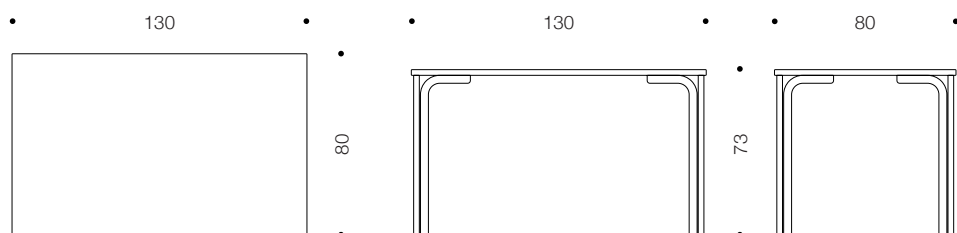

The standard heights are 73 cm for dining, meeting and working and the 54cm pairs well to lounges and sofas.

The table top can be birch veneer, a white laminate or classic linoleum with complementing edge veneers. Other wood options on request.

Design Kari Asikainen

ARKTIS

KARI P2H Table

PRODUCT DETAILS

Legs: form pressed birch

Top and edge combinations:

1. Birch veneer top (height 26 cm) + birch veneer edge
2. White laminate top (height 26,4 cm) + birch ABS edge
3. Linoleum top (height 24 cm) + birch veneer or birch ABS edge