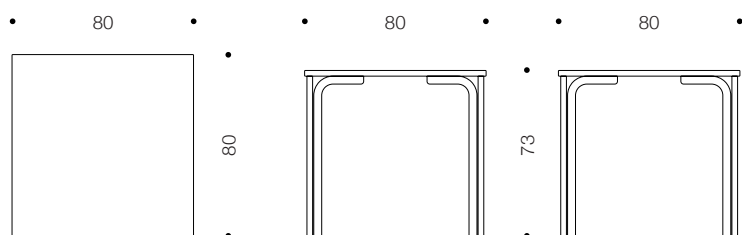

The standard heights are 73 cm for dining, meeting and working and the 54cm pairs well to lounges and sofas.

The table top can be birch veneer, a white laminate or classic linoleum with complementing edge veneers. Other wood options on request.

Design Kari Asikainen

ARKTIS

KARI P2H Table

PRODUCT DETAILS

Legs: form pressed birch

Top and edge combinations:

1. Birch veneer top (height 26 cm) + birch veneer edge
2. White laminate top (height 26,4 cm) + birch ABS edge
3. Linoleum top (height 24 cm) + birch veneer or birch ABS edge