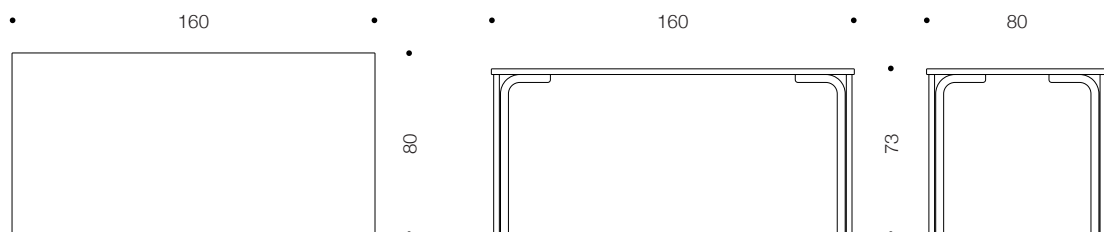

The standard heights are 73 cm for dining, meeting and working and the 54cm pairs well to lounges and sofas.

The table top can be birch veneer, a white laminate or classic linoleum with complementing edge veneers. Other wood options on request.

Design Kari Asikainen

ARKTIS

KARI P2H Table

PRODUCT DETAILS

Legs: form pressed birch

Top and edge combinations:

1. Birch veneer top (height 26 cm) + birch veneer edge
2. White laminate top (height 26,4 cm) + birch ABS edge
3. Linoleum top (height 24 cm) + birch veneer or birch ABS edge