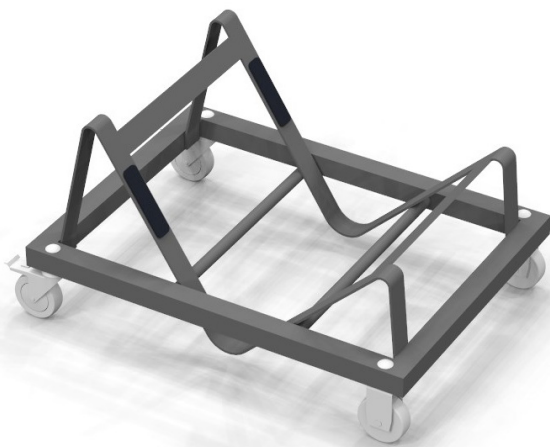

KORE chair trolleys

A steel framed trolley for Kore chairs.
The castors allow the trolleys to move easily.

Kore S trolley

For models: S1 and S2
Max. 20 pcs stacked

Kore S4P trolley

For models: S4P and S4Pk
Max. 20 pcs stacked

PRODUCT DETAILS

RAL9005 black

Two castors with brakes, two without

ARKTIS Furniture Oy
Finland
sales@arktis.fi
www.arktis.fi