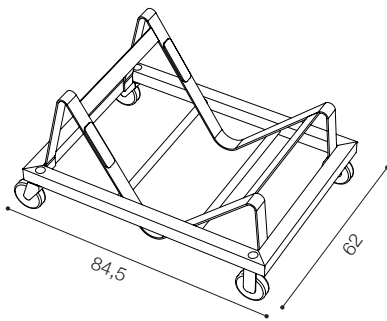

KORE chair trolleys

A steel framed trolley for Kore chairs.
The castors allow the trolleys to move easily.

Kore S trolley

For models: S1 and S2
Max. 20 pcs stacked

Kore S4P trolley

For models: S4P and S4Pk
Max. 20 pcs stacked