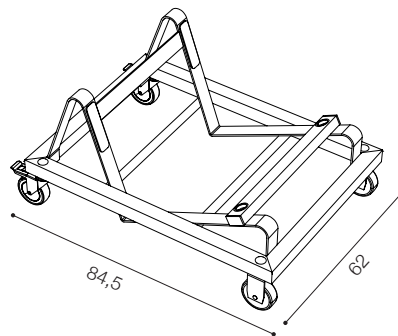

KORE chair trolleys

A steel framed trolley for Kore chairs.
The castors allow the trolleys to move easily.

Kore S trolley

For models: S1 and S2
Max. 20 pcs stacked

Kore S4P trolley

For models: S4P and S4Pk
Max. 20 pcs stacked