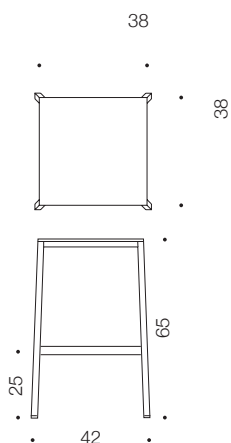

TEMPO t33j stool

design Timo Saarnio, 2012 & 2016

Dignified Tempo t33 seating series is suited for locations which are looking for classic and timeless atmosphere. The appearance of the Tempo stool is delicate and pairs well with the Tempo t33 chair. The legs and the horizontal frames on the bar stool are square 20x20 mm steel pipe. The seat is form pressed plywood with a recess for comfort and style. The stool is available with seat upholstery. Glides for the legs come as standard. Three heights available.

t33j/45

t33j/65

t33j/80

t33j/80

t33j/45

PRODUCT DETAILS

Metal parts painted

Plywood seat