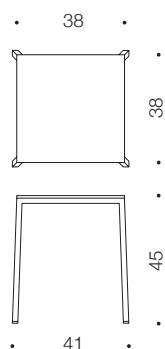

TEMPO t33j stool

design Timo Saarnio, 2012 & 2016

Dignified Tempo t33 seating series is suited for locations which are looking for classic and timeless atmosphere. The appearance of the Tempo stool is delicate and pairs well with the Tempo t33 chair. The legs and the horizontal frames on the bar stool are square 20x20 mm steel pipe. The seat is form pressed plywood with a recess for comfort and style. The stool is available with seat upholstery. Glides for the legs come as standard. Three heights available.

t33j/45

t33j/65

t33j/80

t33j/80

t33j/45

PRODUCT DETAILS

Metal parts painted

Plywood seat