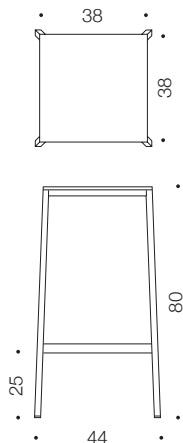

TEMPO t33j stool

design Timo Saarnio, 2012 & 2016

Dignified Tempo t33 seating series is suited for locations which are looking for classic and timeless atmosphere. The appearance of the Tempo stool is delicate and pairs well with the Tempo t33 chair. The legs and the horizontal frames on the bar stool are square 20x20 mm steel pipe. The seat is form pressed plywood with a recess for comfort and style. The stool is available with seat upholstery. Glides for the legs come as standard. Three heights available.

t33j/45

t33j/65

t33j/80

t33j/80

t33j/45

PRODUCT DETAILS

Metal parts painted

Plywood seat