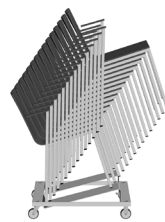

TEMPO

Chair trolleys

Tempo chair trolleys are suitable for Tempo chairs.
The castors allow the trolleys to move easily.
Includes two castors with brakes and two without brakes.

Metal color:
RAL9005 black

t31
With or without armrests
Seat upholstered max 12 pcs
Without upholstery max 15 pcs
Size: 62 x 102 x 142 cm
Weight: 20 + 85 kg

t31k
Seat upholstered max 12 pcs
Without upholstery max 15 pcs
Size: 62 x 112 x 146 cm
Weight: 20 + 100 kg

t32
Seat upholstered max 14 pcs
Without upholstery max 20 pcs
Size: 62 x 92 x 142 cm
Weight: 20 + 110 kg

t33
Seat upholstered max 12 pcs
Without upholstery max 15 pcs
Size: 62 x 98 x 142 cm
Weight: 20 + 90 kg