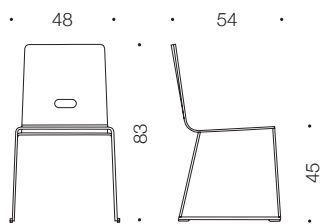

TEMPO

t32 chair

design Timo Saarnio

The Tempo t32 chair features a 10x10 mm steel wire frame for durability and efficient stacking. Its slim profile supports flexible layouts in restaurants, cafés, and congress centres.

Tempo t32 chair adapts to changing spatial needs, offering reliability and utility for contemporary projects.

PRODUCT DETAILS

Project product, ask our sales for minimum order quantity
Stackable max. 14pcs, max. 20pcs on trolley
Metal frame (black as standard/ white and silvergrey on request)
Plywood seat & backrest (oak / ash / birch / laminate)
Upholstery adds +10mm to seat height

t31
With or without armrests
Seat upholstered max 12 pcs
Without upholstery max 15 pcs
Size: 62 x 102 x 142 cm
Weight: 20 + 85 kg

t31k
Seat upholstered max 12 pcs
Without upholstery max 15 pcs
Size: 62 x 112 x 146 cm
Weight: 20 + 100 kg

t35 and t35k
Seat upholstered max 10 pcs
Without upholstery max 20 pcs
Size: 62 x 96 x 158 cm
Weight: 20 + 60 kg

Chair trolley
Weight: 20 kg
Options: handle for chair trolley