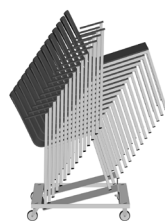

TEMPO

t32 chair

design Timo Saarnio

The Tempo t32 chair features a 10x10 mm steel wire frame for durability and efficient stacking. Its slim profile supports flexible layouts in restaurants, cafés, and congress centres.

TEMPO

Chair trolleys

Tempo chair trolleys are suitable for Tempo chairs.
The castors allow the trolleys to move easily.
Includes two castors with brakes and two without brakes.

Metal color:
RAL9005 black

t31
With or without armrests
Seat upholstered max 12 pcs
Without upholstery max 15 pcs
Size: 62 x 102 x 142 cm
Weight: 20 + 85 kg

t31k
Seat upholstered max 12 pcs
Without upholstery max 15 pcs
Size: 62 x 112 x 146 cm
Weight: 20 + 100 kg