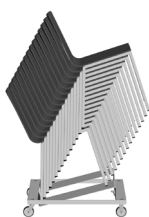

TEMPO

t32 chair

design Timo Saarnio

The Tempo t32 chair features a 10x10 mm steel wire frame for durability and efficient stacking. Its slim profile supports flexible layouts in restaurants, cafés, and congress centres.

See the collection: www.arktis.fi/products/collections/tempo

t32

t32C

Codes:

C = seat cushion upholstered
D = front plate upholstered

ARKTIS

ARKTIS Furniture Oy
Finland
sales@arktis.fi
www.arktis.fi

March 2026

TEMPO

Chair trolleys

Tempo chair trolleys are suitable for Tempo chairs.
The castors allow the trolleys to move easily.
Includes two castors with brakes and two without brakes.

Metal color:
RAL9005 black