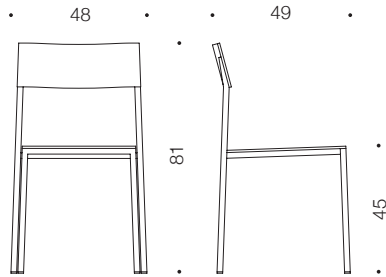

TEMPO t33 chair

design Timo Saarnio, 2012 & 2016

The dignified Tempo t33 chair suits locations looking for a classic and timeless atmosphere. The appearance of the Tempo chair is delicate; the chair can be stacked efficiently. The legs and the horizontal frames are square 20x20 mm steel pipe. A recess in the seat increases sitting comfort.

The seat and the backrest are form-pressed plywood. The chair is available with seat or seat + backrest upholstery. Glides for the legs come as standard.

ARKTIS

PRODUCT DETAILS

Stackability in trolley: non-upholstered version 15 pieces,
 seat upholstered 12 pieces
 Metal parts painted
 Plywood seat & backrest
 Upholstery adds +10mm to seat height

t31
With or without armrests
Seat upholstered max 12 pcs
Without upholstery max 15 pcs
Size: 62 x 102 x 142 cm
Weight: 20 + 85 kg

t31k
Seat upholstered max 12 pcs
Without upholstery max 15 pcs
Size: 62 x 112 x 146 cm
Weight: 20 + 100 kg

t35 and t35k
Seat upholstered max 10 pcs
Without upholstery max 20 pcs
Size: 62 x 96 x 158 cm
Weight: 20 + 60 kg

Chair trolley
Weight: 20 kg
Options: handle for chair trolley