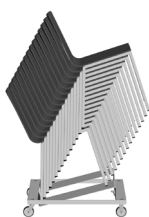

TEMPO t33 chair

design Timo Saarnio, 2012 & 2016

The dignified Tempo t33 chair suits locations looking for a classic and timeless atmosphere. The appearance of the Tempo chair is delicate; the chair can be stacked efficiently. The legs and the horizontal frames are square 20x20 mm steel pipe. A recess in the seat increases sitting comfort.

The seat and the backrest are form-pressed plywood. The chair is available with seat or seat + backrest upholstery. Glides for the legs come as standard.

ARKTIS

PRODUCT DETAILS

Stackability in trolley: non-upholstered version 15 pieces,
 seat upholstered 12 pieces
 Metal parts painted
 Plywood seat & backrest
 Upholstery adds +10mm to seat height

TEMPO

Chair trolleys

Tempo chair trolleys are suitable for Tempo chairs.
The castors allow the trolleys to move easily.
Includes two castors with brakes and two without brakes.

Metal color:
RAL9005 black