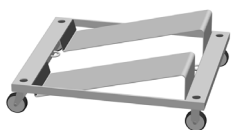

Chair trolley
Weight: 20 kg
Options: handle for chair trolley