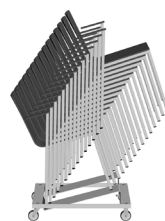

TEMPO t33 chair

design Timo Saarnio, 2012 & 2016

The dignified Tempo t33 chair suits locations looking for a classic and timeless atmosphere. The appearance of the Tempo chair is delicate; the chair can be stacked efficiently. The legs and the horizontal frames are square 20x20 mm steel pipe. A recess in the seat increases sitting comfort.

The seat and the backrest are form-pressed plywood. The chair is available with seat or seat + backrest upholstery. Glides for the legs come as standard.

ARKTIS

PRODUCT DETAILS

Stackability in trolley: non-upholstered version 15 pieces,
 seat upholstered 12 pieces
 Metal parts painted
 Plywood seat & backrest
 Upholstery adds +10mm to seat height

TEMPO

Chair trolleys

Tempo chair trolleys are suitable for Tempo chairs.
The castors allow the trolleys to move easily.
Includes two castors with brakes and two without brakes.

Metal color:
RAL9005 black

t31
With or without armrests
Seat upholstered max 12 pcs
Without upholstery max 15 pcs
Size: 62 x 102 x 142 cm
Weight: 20 + 85 kg

t31k
Seat upholstered max 12 pcs
Without upholstery max 15 pcs
Size: 62 x 112 x 146 cm
Weight: 20 + 100 kg