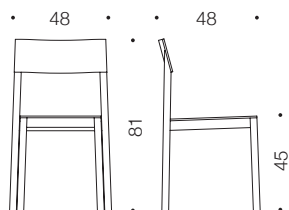

Tempo t35 is also available in narrow and barstool heights, making it suitable for a wide range of contract environments.

ARKTIS

t35

t35

t35C

t35BC

PRODUCT DETAILS

Solid wood legs and frame
Form-pressed plywood seat and backrest
Lacquered or stained finish
Upholstery adds +10mm to seat height
Stackable on floor: max. 4pcs
Stackable on trolley:
max. 10 pcs upholstered
max. 15 pcs without upholstery

t33
Seat upholstered max 12 pcs
Without upholstery max 15 pcs
Size: 62 x 98 x 142 cm
Weight: 20 + 90 kg

t35 and t35k
Seat upholstered max 10 pcs
Without upholstery max 15 pcs
Size: 62 x 96 x 158 cm
Weight: 20 + 60 kg