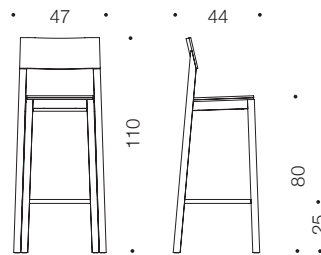

t35j/80

t35j/C/65

PRODUCT DETAILS

Solid wood legs and frame
Form-pressed plywood seat and backrest
Lacquered or stained finish
Upholstery adds +10mm to seat height
t35/40 has no seat recess

Options

Wooden parts: birch, oak or ash
Metal parts: black (standard)
Upholstery:
Seat upholstery: C
Backrest upholstery: B
Upholstery available in various fabric choices

See the collection: www.arktis.fi/products/collections/tempo

Codes:
C = seat cushion upholstery
B = backrest front upholstery

March 2026

ARKTIS Furniture Oy
Finland
sales@arktis.fi
www.arktis.fi