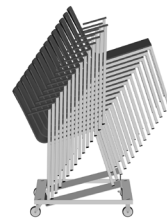

TEMPO t35 wooden chair

design Timo Saarnio

Tempo t35 is a collection of universal wooden chairs with a refined, minimalist character. A solid wood frame is discreetly integrated beneath the thin, form-pressed seat and backrest, creating a light and simplified appearance.

Solid wood legs and frame
Form-pressed plywood seat and backrest
Lacquered or stained finish
Upholstery adds +10mm to seat height
t35/40 has no seat recess

Options

Wooden parts: birch, oak or ash
Metal parts: black (standard)
Upholstery:
Seat upholstery: C
Backrest upholstery: B
Upholstery available in various fabric choices

See the collection: www.arktis.fi/products/collections/tempo

Codes:
C = seat cushion upholstery
B = backrest front upholstery

March 2026

ARKTIS Furniture Oy
Finland
sales@arktis.fi
www.arktis.fi

TEMPO

Chair trolleys

Tempo chair trolleys are suitable for Tempo chairs.
The castors allow the trolleys to move easily.
Includes two castors with brakes and two without brakes.

Metal color:
RAL9005 black

t31
With or without armrests
Seat upholstered max 12 pcs
Without upholstery max 15 pcs
Size: 62 x 102 x 142 cm
Weight: 20 + 85 kg