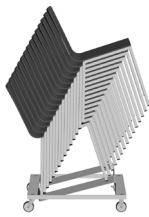

TEMPO t35 wooden chair

design Timo Saarnio

Tempo t35 is a collection of universal wooden chairs with a refined, minimalist character. A solid wood frame is discreetly integrated beneath the thin, form-pressed seat and backrest, creating a light and simplified appearance.

Solid wood legs and frame
Form-pressed plywood seat and backrest
Lacquered or stained finish
Upholstery adds +10mm to seat height
t35/40 has no seat recess

Options

Wooden parts: birch, oak or ash
Metal parts: black (standard)
Upholstery:
Seat upholstery: C
Backrest upholstery: B
Upholstery available in various fabric choices

See the collection: www.arktis.fi/products/collections/tempo

Codes:
C = seat cushion upholstery
B = backrest front upholstery

March 2026

ARKTIS Furniture Oy
Finland
sales@arktis.fi
www.arktis.fi

TEMPO

Chair trolleys

Tempo chair trolleys are suitable for Tempo chairs.
The castors allow the trolleys to move easily.
Includes two castors with brakes and two without brakes.

Metal color:
RAL9005 black

t31
With or without armrests
Seat upholstered max 12 pcs
Without upholstery max 15 pcs
Size: 62 x 102 x 142 cm
Weight: 20 + 85 kg