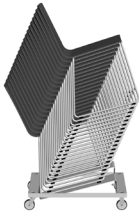

t32
Seat upholstered max 14 pcs
Without upholstery max 20 pcs
Size: 62 x 92 x 142 cm
Weight: 20 + 110 kg