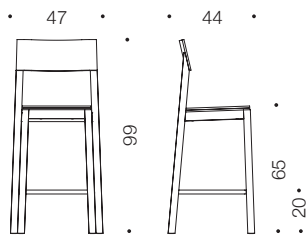

TEMPO t35 wooden chair

design Timo Saarnio

ARKTIS

t35/40

t35j/65

t35j/80

PRODUCT DETAILS

Solid wood legs and frame
Form-pressed plywood seat and backrest
Lacquered or stained finish
Upholstery adds +10mm to seat height
t35/40 has no seat recess

Options

Wooden parts: birch, oak or ash
Metal parts: black (standard)
Upholstery:
Seat upholstery: C
Backrest upholstery: B
Upholstery available in various fabric choices

See the collection: www.arktis.fi/products/collections/tempo

Codes:
C = seat cushion upholstery
B = backrest front upholstery

March 2026

ARKTIS Furniture Oy
Finland
sales@arktis.fi
www.arktis.fi