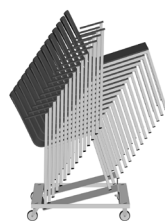

t31k
Seat upholstered max 12 pcs
Without upholstery max 15 pcs
Size: 62 x 112 x 146 cm
Weight: 20 + 100 kg