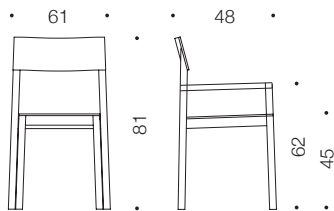

TEMPO t35k wooden chair

design Timo Saarnio

Tempo t35 with armrests is part of the Tempo collection of universal wooden chairs. A solid wooden frame is concealed beneath the thin, form-pressed seat and back, giving the chair a simplified and light appearance. The integrated wooden armrests add support and functionality while maintaining the chair's refined character.

Despite its straight form, the Tempo chair with armrests is highly comfortable thanks to a recessed seat. Comfort and ease of use can be further enhanced with an upholstered seat and backrest. The chair can be fitted with a row connector.

t35k

t35k

PRODUCT DETAILS

Solid wood legs and frame
Form-pressed plywood seat and backrest
Lacquered or stained finish
Upholstery adds +10mm to seat height
Stackable on floor: max. 4pcs
Stackable on trolley:
max. 10 pcs upholstered
max. 15 pcs without upholstery

Options

Wooden parts: birch, oak or ash

Metal parts: black (standard)

Upholstery:

Seat upholstery: C

Backrest upholstery: B

Seat and backrest: BC

Upholstery available in various fabric choices

Row connection pins

Accessories: chair trolley

See the collection: www.arktis.fi/products/collections/tempo

Codes:

C = seat cushion upholstery

B = backrest front upholstery

BC = backrest front and seat cushion upholstery

ARKTIS

ARKTIS Furniture Oy
Finland
sales@arktis.fi
www.arktis.fi

March 2026