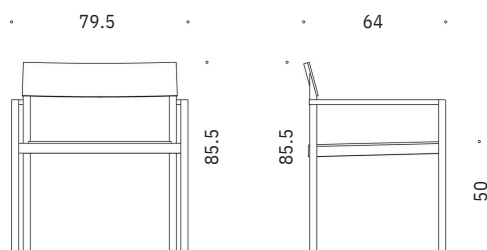

TEMPO t35k/HW

design Timo Saarnio

Tempo t35k/HW45 and t35k/HW50 wide armchairs are part of the Tempo collection of universal wooden chairs.

A solid wooden frame is concealed beneath the thin, form-pressed seat and back, giving the chair a simplified and light appearance.

The integrated wooden armrests add support and functionality while maintaining the chair's refined character. Despite its straight form, the Tempo chair with armrests is highly comfortable thanks to a recessed seat. Comfort and ease of use can be further enhanced with an upholstered seat and backrest.

The chair can be fitted with a row connector.

t35k/HW50

t35k/HW45

PRODUCT DETAILS

Solid wood legs and frame
Form-pressed plywood seat and backrest
Lacquered or stained finish

Options

Wooden parts: birch, oak or ash
Metal parts: black (standard)

See the collection: www.arktis.fi/products/collections/tempo

ARKTIS Furniture Oy
Finland
sales@arktis.fi
www.arktis.fi