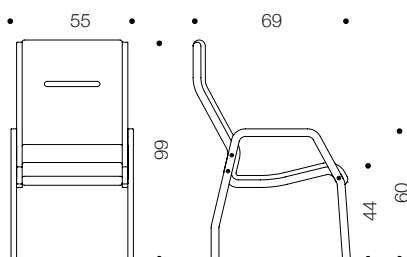

KARI KX Lounge chair

Design Kari Asikainen

Kari X is a form-pressed wooden armchair. With armrests and an ergonomic design, Kari X offers comfortable seating in any public space. Kari X has two different back heights and a convenient row connection, making it well-adaptable for various spaces, like halls, waiting rooms and care environments.

KARI KX

KARI KXM

PRODUCT DETAILS

Birch, stained or laquered. Ash or oak options on request.

Felt glides as standard

Upholstery: seat

Options

Upholstery: thicker upholstery +10mm or +20mm

Higher bases: seat height max +3cm

Wooden cover buttons

Linking device

See the collection: www.arktis.fi/products/collections/kari

June 2025

ARKTIS Furniture Oy
Finland
sales@arktis.fi
www.arktis.fi