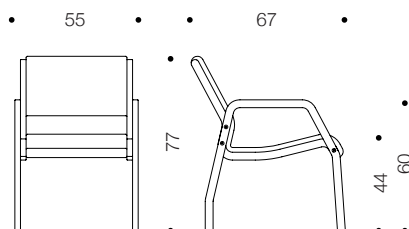

KARI KXM

PRODUCT DETAILS

Birch, stained or laquered. Ash or oak options on request.

Felt glides as standard

Upholstery: seat

Options

Upholstery: thicker upholstery +10mm or +20mm

Higher bases: seat height max +3cm

Wooden cover buttons

Linking device

See the collection: www.arktis.fi/products/collections/kari

June 2025

ARKTIS Furniture Oy
Finland
sales@arktis.fi
www.arktis.fi