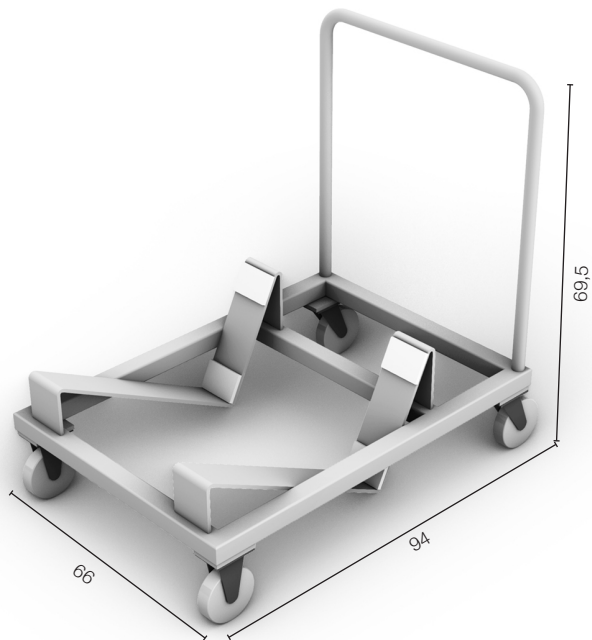

KARI Chair trolley

A steel framed trolley for Kari k1 and k2 wooden chairs.
The castors allow the trolleys to move easily and the felt padding protects the chairs when stored.

KARI KV

PRODUCT DETAILS

Material: Metal, black RAL9005

Size: 64,6 x 94 x 69,5 cm

Amount: 12 chairs

See the collection: www.arktis.fi/products/collections/kari

Trolleys: www.arktis.fi/products/categories/trolleys

ARKTIS

ARKTIS Furniture Oy
Finland
sales@arktis.fi
www.arktis.fi