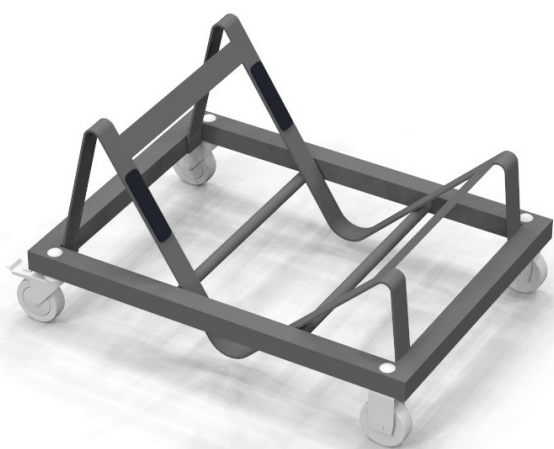

## KORE Chair trolleys

A steel framed trolley for Kore chairs.  
The castors allow the trolleys to move easily.

### Kore S KV

For models: S1 and S2

Total height / width with 20 chairs:  
132 cm / 89,5 cm

### Kore S4P KV

For models: S4P/45, S4P/50  
S4Pk/45, S4P/50

Total height / width with 20 chairs:  
S4P/45 86cm / 168,5 cm  
S4P/50 175 cm / 87,2 cm