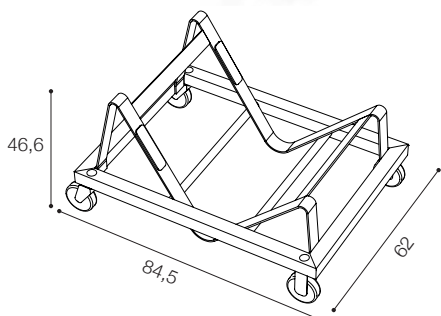

## KORE Chair trolleys

A steel framed trolley for Kore chairs.  
The castors allow the trolleys to move easily.

### Kore S KV

For models: S1 and S2

Total height / width with 20 chairs:  
132 cm / 89,5 cm

### Kore S4P KV

For models: S4P/45, S4P/50  
S4Pk/45, S4P/50

Total height / width with 20 chairs:  
S4P/45 86cm / 168,5 cm  
S4P/50 175 cm / 87,2 cm