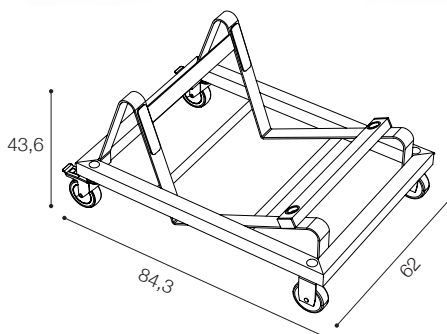

## KORE Chair trolleys

A steel framed trolley for Kore chairs.  
The castors allow the trolleys to move easily.

### Kore S KV

For models: S1 and S2

Total height / width with 20 chairs:  
132 cm / 89,5 cm

### Kore S4P KV

For models: S4P/45, S4P/50  
S4Pk/45, S4P/50

Total height / width with 20 chairs:  
S4P/45 86cm / 168,5 cm  
S4P/50 175 cm / 87,2 cm