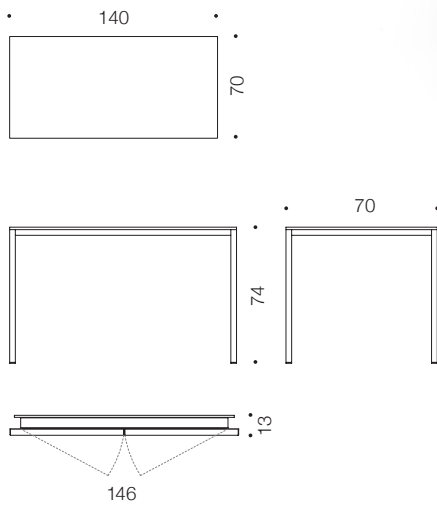

A solid wood frame with veneer top and durable lacquer or laminate finishes supports high-traffic use, while the integrated handle makes lifting and repositioning easy.

Code	Size	Height
OLA/140 x 70	140 x 70 cm	74 cm

ARKTIS

Ola KV

PRODUCT DETAILS

Stacks up to 9 tables per trolley
2 castors with brake and 2 castors without brake
Metal frame, powder-coated black RAL 9005
For Ola table 140 × 70 × 74 cm

See the collection: www.arktis.fi/products/collections/ola