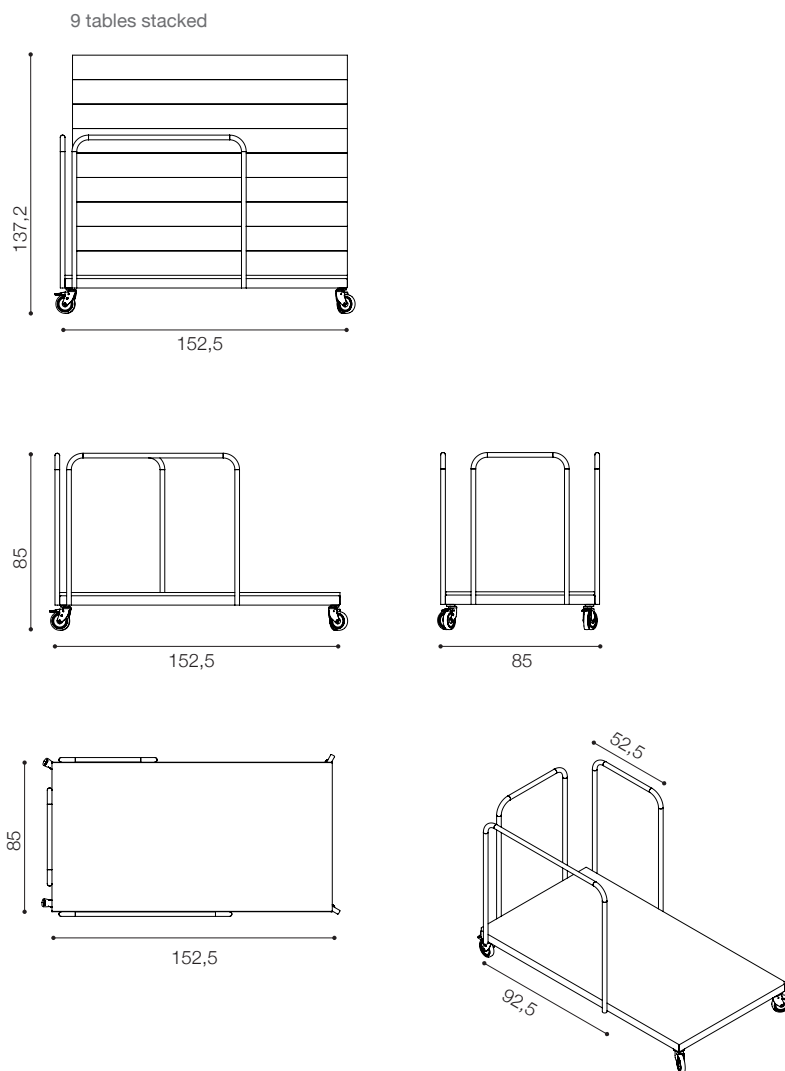

A solid wood frame with veneer top and durable lacquer or laminate finishes supports high-traffic use, while the integrated handle makes lifting and repositioning easy.

Code	Size	Height
OLA/140 x 70	140 x 70 cm	74 cm

ARKTIS

Ola KV

PRODUCT DETAILS

Stacks up to 9 tables per trolley
2 castors with brake and 2 castors without brake
Metal frame, powder-coated black RAL 9005
For Ola table 140 × 70 × 74 cm

See the collection: www.arktis.fi/products/collections/ola