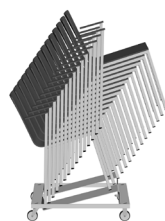

TEMPO

Chair trolleys

The chair trolleys are suitable for Tempo chairs.
They are ideal space-savers for storing and handling chairs. The castors allow the trolleys to move easily.

Tempo t31 KV

With or without armrests
Seat upholstered max 12 pcs
Without upholstery max 15 pcs

Size: 62 x 102 x 142 cm
Weight: 20 + 85 kg

Tempo t31k KV

Seat upholstered max 12 pcs
Without upholstery max 15 pcs

Size: 62 x 112 x 146 cm
Weight: 20 + 100 kg

Tempo t32 KV

Seat upholstered max 14 pcs
Without upholstery max 20 pcs

Size: 62 x 92 x 142 cm
Weight: 20 + 110 kg

Tempo t33 KV

Seat upholstered max 12 pcs
Without upholstery max 15 pcs

Size: 62 x 98 x 142 cm
Weight: 20 + 90 kg

Tempo t35 and t35k KV

Seat upholstered max 10 pcs
Without upholstery max 15 pcs

Size: 62 x 96 x 158 cm
Weight: 20 + 60 kg

PRODUCT DETAILS

Material: Metal, black RAL9005

Weight: 20 kg

Two castors with brakes, two castors without brakes

Options

Handle

See the collection: www.arktis.fi/products/collections/tempo